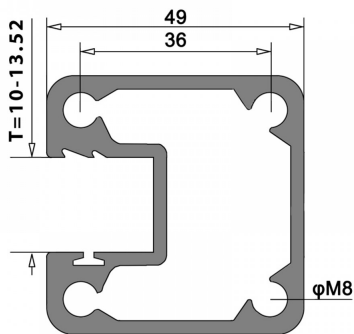

Side Mounted EaziRail End Post Left - 1100mm - Black (Model: K.EZAL.SM.ENDL.BK)

- Pre fabricated side mounted balustrade post that is suitable for 10mm - 13.52mm thick glass.
- This post is suitable for the left hand side of an installation as looked at from inside the balcony.
- Extremely fast and simple to install.
- These posts can be finished on top in three different ways depending on your preference.
- A handrail can be easily installed, the post can have a flat cap with the glass below it or the glass can be higher than the post and a slotted cap can be installed.
- These post provide a really great windbreak as there are a lot less gaps than traditional stainless steel posts.
- Bespoke size posts can be manufactured to suit your requirements.

Attributes:

Product Code: K.EZAL.SM.ENDL.BK

Unit Of Sale: Each

SIDE MOUNT - HANDRAIL

SIDE MOUNT - TOP CAP