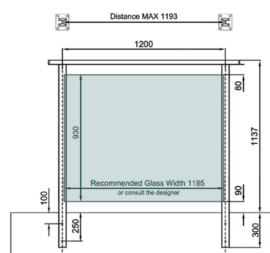

Side Mounted EaziRail End Post Left - 1100mm - Black (Model: K.EZAL.SM.ENDL.BK)

- Pre fabricated side mounted balustrade post that is suitable for 10mm - 13.52mm thick glass.
- This post is suitable for the left hand side of an installation as looked at from inside the balcony.
- Extremely fast and simple to install.
- These posts can be finished on top in three different ways depending on your preference.
- A handrail can be easily installed, the post can have a flat cap with the glass below it or the glass can be higher than the post and a slotted cap can be installed.
- These post provide a really great windbreak as there are a lot less gaps than traditional stainless steel posts.
- Bespoke size posts can be manufactured to suit your requirements.

Attributes:

Product Code: K.EZAL.SM.ENDL.BK

Unit Of Sale: Each

SIDE MOUNT - HANDRAIL

SIDE MOUNT - TOP CAP