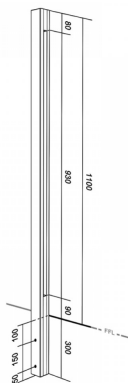

Side Mounted EaziRail End Post Left - 1100mm - Black (Model: K.EZAL.SM.ENDL.BK)

- Pre fabricated side mounted balustrade post that is suitable for 10mm - 13.52mm thick glass.
- This post is suitable for the left hand side of an installation as looked at from inside the balcony.
- Extremely fast and simple to install.
- These posts can be finished on top in three different ways depending on your preference.
- A handrail can be easily installed, the post can have a flat cap with the glass below it or the glass can be higher than the post and a slotted cap can be installed.
- These post provide a really great windbreak as there are a lot less gaps than traditional stainless steel posts.
- Bespoke size posts can be manufactured to suit your requirements.

Attributes:

Product Code: K.EZAL.SM.ENDL.BK

Unit Of Sale: Each

SIDE MOUNT - HANDRAIL

SIDE MOUNT - TOP CAP