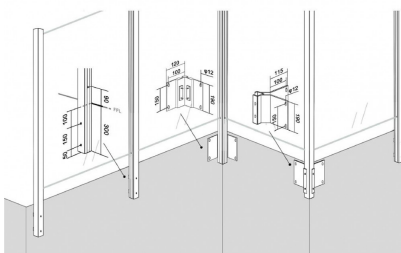

Side Mounted EaziRail End Post Left - 1100mm - Black (Model: K.EZAL.SM.ENDL.BK)

- Pre fabricated side mounted balustrade post that is suitable for 10mm - 13.52mm thick glass.
- This post is suitable for the left hand side of an installation as looked at from inside the balcony.
- Extremely fast and simple to install.
- These posts can be finished on top in three different ways depending on your preference.
- A handrail can be easily installed, the post can have a flat cap with the glass below it or the glass can be higher than the post and a slotted cap can be installed.
- These post provide a really great windbreak as there are a lot less gaps than traditional stainless steel posts.
- Bespoke size posts can be manufactured to suit your requirements.

Attributes:

Product Code: K.EZAL.SM.ENDL.BK

Unit Of Sale: Each

SIDE MOUNT - HANDRAIL

SIDE MOUNT - TOP CAP