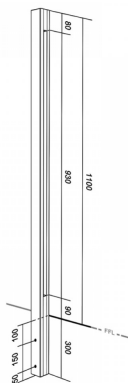

Side Mounted EaziRail End Post Right - 1100mm - Black (Model: K.EZAL.SM.ENDR.BK)

- Pre fabricated side mounted balustrade post that is suitable for 10mm - 13.52mm thick glass.
- This post is suitable for the right hand side of an installation as looked at from inside the balcony.
- Extremely fast and simple to install.
- These posts can be finished on top in three different ways depending on your preference.
- A handrail can be easily installed, the post can have a flat cap with the glass below it or the glass can be higher than the post and a slotted cap can be installed.
- These post provide a really great windbreak as there are a lot less gaps than traditional stainless steel posts.
- Bespoke size posts can be manufactured to suit your requirements.

Attributes:

Product Code: K.EZAL.SM.ENDR.BK

Unit Of Sale: Each

SIDE MOUNT - HANDRAIL

SIDE MOUNT - TOP CAP