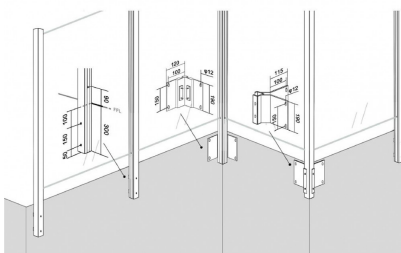

Side Mounted EaziRail End Post Right - 1100mm - Black (Model: K.EZAL.SM.ENDR.BK)

- Pre fabricated side mounted balustrade post that is suitable for 10mm - 13.52mm thick glass.
- This post is suitable for the right hand side of an installation as looked at from inside the balcony.
- Extremely fast and simple to install.
- These posts can be finished on top in three different ways depending on your preference.
- A handrail can be easily installed, the post can have a flat cap with the glass below it or the glass can be higher than the post and a slotted cap can be installed.
- These post provide a really great windbreak as there are a lot less gaps than traditional stainless steel posts.
- Bespoke size posts can be manufactured to suit your requirements.

Attributes:

Product Code: K.EZAL.SM.ENDR.BK

Unit Of Sale: Each

SIDE MOUNT - HANDRAIL

SIDE MOUNT - TOP CAP