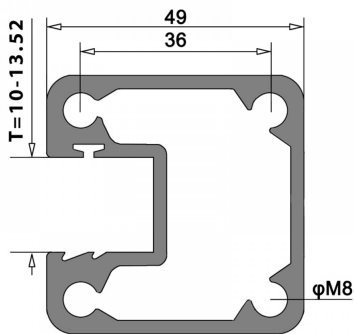

Side Mounted EaziRail End Post Right - 1100mm - Black (Model: K.EZAL.SM.ENDR.BK)

- Pre fabricated side mounted balustrade post that is suitable for 10mm - 13.52mm thick glass.
- This post is suitable for the right hand side of an installation as looked at from inside the balcony.
- Extremely fast and simple to install.
- These posts can be finished on top in three different ways depending on your preference.
- A handrail can be easily installed, the post can have a flat cap with the glass below it or the glass can be higher than the post and a slotted cap can be installed.
- These post provide a really great windbreak as there are a lot less gaps than traditional stainless steel posts.
- Bespoke size posts can be manufactured to suit your requirements.

Attributes:

Product Code: K.EZAL.SM.ENDR.BK

Unit Of Sale: Each

SIDE MOUNT - HANDRAIL

SIDE MOUNT - TOP CAP