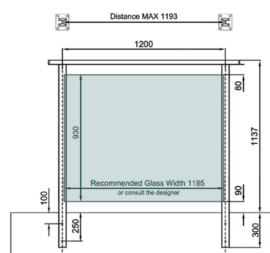

Side Mounted EaziRail End Post Right - 1100mm - Black (Model: K.EZAL.SM.ENDR.BK)

- Pre fabricated side mounted balustrade post that is suitable for 10mm - 13.52mm thick glass.
- This post is suitable for the right hand side of an installation as looked at from inside the balcony.
- Extremely fast and simple to install.
- These posts can be finished on top in three different ways depending on your preference.
- A handrail can be easily installed, the post can have a flat cap with the glass below it or the glass can be higher than the post and a slotted cap can be installed.
- These post provide a really great windbreak as there are a lot less gaps than traditional stainless steel posts.
- Bespoke size posts can be manufactured to suit your requirements.

Attributes:

Product Code: K.EZAL.SM.ENDR.BK

Unit Of Sale: Each

SIDE MOUNT - HANDRAIL

SIDE MOUNT - TOP CAP