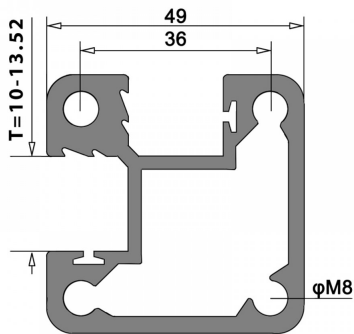

Top Mounted EaziRail 90 Deg Ext Post - 1100mm - Black (Model: K.EZAL.TM.90E.BK)

- Pre fabricated balustrade post that is suitable for 10mm - 13.52mm thick glass.
- Suitable for use on an external corner as outlined on the picture. Extremely fast and simple to install.
- These posts can be finished on top in three different ways depending on your preference.
- A handrail can be easily installed, the post can have a flat cap with the glass below it or the glass can be higher than the post and a slotted cap can be installed.
- These post provide a really great windbreak as there are a lot less gaps than traditional stainless steel posts.
- Bespoke size posts can be manufactured to suit your requirements.

Attributes:

Product Code: K.EZAL.TM.90E.BK

Unit Of Sale: Each

TOP MOUNT - TOP CAP

TOP MOUNT - HANDRAIL