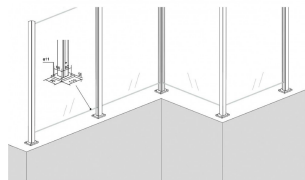

Top Mounted EaziRail 90 Deg Ext Post - 1100mm - Black (Model: K.EZAL.TM.90E.BK)

- Pre fabricated balustrade post that is suitable for 10mm - 13.52mm thick glass.
- Suitable for use on an external corner as outlined on the picture. Extremely fast and simple to install.
- These posts can be finished on top in three different ways depending on your preference.
- A handrail can be easily installed, the post can have a flat cap with the glass below it or the glass can be higher than the post and a slotted cap can be installed.
- These post provide a really great windbreak as there are a lot less gaps than traditional stainless steel posts.
- Bespoke size posts can be manufactured to suit your requirements.

Attributes:

Product Code: K.EZAL.TM.90E.BK

Unit Of Sale: Each

TOP MOUNT - TOP CAP

TOP MOUNT - HANDRAIL