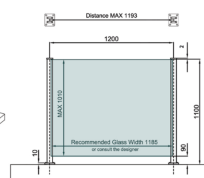

Top Mounted EaziRail 90 Deg Ext Post - 1100mm - Black (Model: K.EZAL.TM.90E.BK)

- Pre fabricated balustrade post that is suitable for 10mm - 13.52mm thick glass.
- Suitable for use on an external corner as outlined on the picture. Extremely fast and simple to install.
- These posts can be finished on top in three different ways depending on your preference.
- A handrail can be easily installed, the post can have a flat cap with the glass below it or the glass can be higher than the post and a slotted cap can be installed.
- These post provide a really great windbreak as there are a lot less gaps than traditional stainless steel posts.
- Bespoke size posts can be manufactured to suit your requirements.

Attributes:

Product Code: K.EZAL.TM.90E.BK

Unit Of Sale: Each

TOP MOUNT - TOP CAP

TOP MOUNT - HANDRAIL