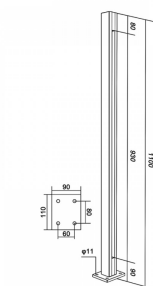

Top Mounted EaziRail 90 Deg Ext Post - 1100mm - Black (Model: K.EZAL.TM.90E.BK)

- Pre fabricated balustrade post that is suitable for 10mm - 13.52mm thick glass.
- Suitable for use on an external corner as outlined on the picture. Extremely fast and simple to install.
- These posts can be finished on top in three different ways depending on your preference.
- A handrail can be easily installed, the post can have a flat cap with the glass below it or the glass can be higher than the post and a slotted cap can be installed.
- These post provide a really great windbreak as there are a lot less gaps than traditional stainless steel posts.
- Bespoke size posts can be manufactured to suit your requirements.

Attributes:

Product Code: K.EZAL.TM.90E.BK

Unit Of Sale: Each

TOP MOUNT - TOP CAP

TOP MOUNT - HANDRAIL