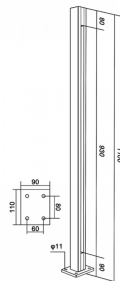

Top Mounted EaziRail Centre Post - 1100mm - Black (Model: K.EZAL.TM.CNT.BK)

- Pre fabricated balustrade post that is suitable for 10mm - 13.52mm thick glass.
- Extremely fast and simple to install.
- These posts can be finished on top in three different ways depending on your preference.
- A handrail can be easily installed, the post can have a flat cap with the glass below it or the glass can be higher than the post and a slotted cap can be installed.
- These post provide a really great windbreak as there are a lot less gaps than traditional stainless steel posts.
- Bespoke size posts can be manufactured to suit your requirements.

Attributes:

Product Code: K.EZAL.TM.CNT.BK

Unit Of Sale: Each

TOP MOUNT - TOP CAP

TOP MOUNT - HANDRAIL