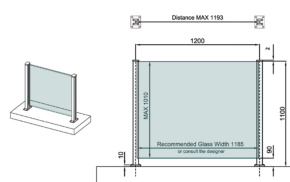

Top Mounted EaziRail Centre Post - 1100mm - Black (Model: K.EZAL.TM.CNT.BK)

- Pre fabricated balustrade post that is suitable for 10mm - 13.52mm thick glass.
- Extremely fast and simple to install.
- These posts can be finished on top in three different ways depending on your preference.
- A handrail can be easily installed, the post can have a flat cap with the glass below it or the glass can be higher than the post and a slotted cap can be installed.
- These post provide a really great windbreak as there are a lot less gaps than traditional stainless steel posts.
- Bespoke size posts can be manufactured to suit your requirements.

Attributes:

Product Code: K.EZAL.TM.CNT.BK

Unit Of Sale: Each

TOP MOUNT - TOP CAP

TOP MOUNT - HANDRAIL