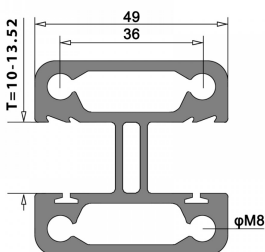

Top Mounted EaziRail Centre Post - 1100mm - Black (Model: K.EZAL.TM.CNT.BK)

- Pre fabricated balustrade post that is suitable for 10mm - 13.52mm thick glass.
- Extremely fast and simple to install.
- These posts can be finished on top in three different ways depending on your preference.
- A handrail can be easily installed, the post can have a flat cap with the glass below it or the glass can be higher than the post and a slotted cap can be installed.
- These post provide a really great windbreak as there are a lot less gaps than traditional stainless steel posts.
- Bespoke size posts can be manufactured to suit your requirements.

Attributes:

Product Code: K.EZAL.TM.CNT.BK

Unit Of Sale: Each

TOP MOUNT - TOP CAP

TOP MOUNT - HANDRAIL