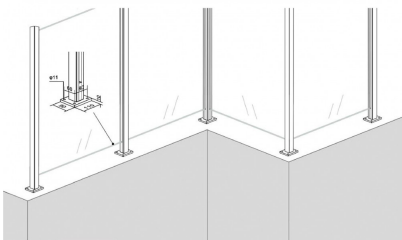

Top Mounted EaziRail Centre Post - 1100mm - Black (Model: K.EZAL.TM.CNT.BK)

- Pre fabricated balustrade post that is suitable for 10mm - 13.52mm thick glass.
- Extremely fast and simple to install.
- These posts can be finished on top in three different ways depending on your preference.
- A handrail can be easily installed, the post can have a flat cap with the glass below it or the glass can be higher than the post and a slotted cap can be installed.
- These post provide a really great windbreak as there are a lot less gaps than traditional stainless steel posts.
- Bespoke size posts can be manufactured to suit your requirements.

Attributes:

Product Code: K.EZAL.TM.CNT.BK

Unit Of Sale: Each

TOP MOUNT - TOP CAP

TOP MOUNT - HANDRAIL