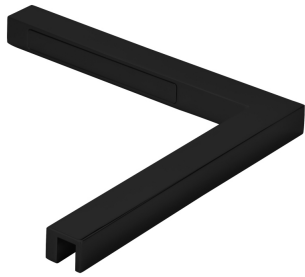

Shower Fixed Panel G2G Support - 8-10mm Glass - Black (Model: JRB.C500G.MB)

- Installed seamlessly at the glass top of your shower enclosure, Shower Fixed Panel Support adds both support and style to your bathroom design.

- Finish: Matte Black
- Material: Stainless steel 304
- Glass thickness: 8-10mm
- Invisible screw
- Magnetic cover plate

Attributes:

Product Code: JRB.C500G.MB

Unit Of Sale: Each