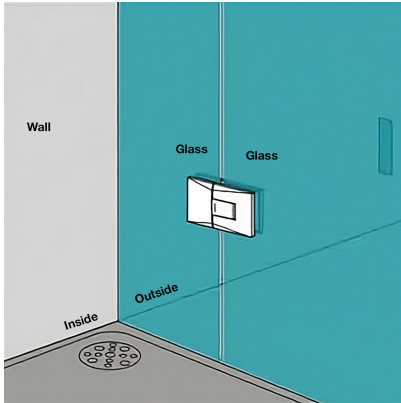

Verano Range - 180 Degree Glass 2 Glass -Brushed Satin Brass (Model: JHI503BSB)