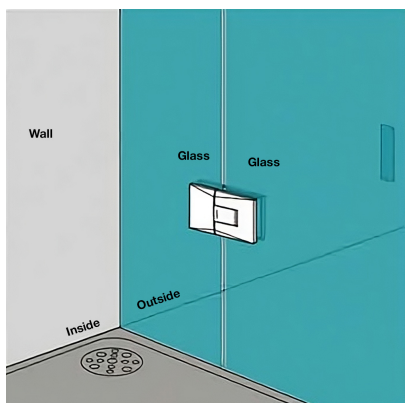

# Verano Range - 180 Degree Glass 2 Glass Hinge - PC ( Model: JHI503PC )

Cut out detail for JHI503