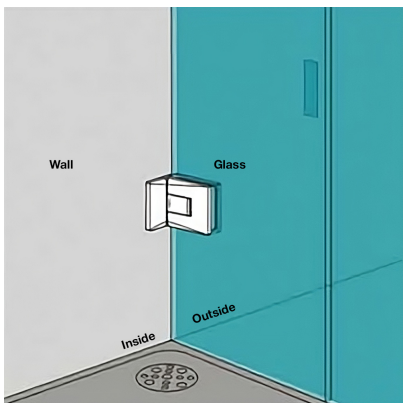

# Verano Range - Single Wing Wall To Glass - Polished Brass ( Model: JHI505PB )

Cut out detail for JHI505\_\_