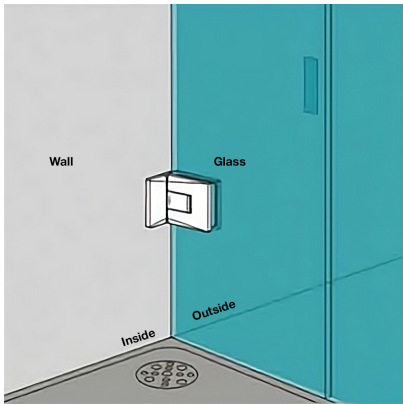

Verano Range - Single Wing Wall To Glass Hinge - PC (Model: JHI505PC)

Cut out detail for JHI505__