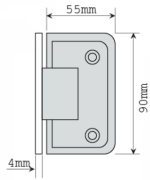

Shannon Range - Wall To Glass Hinge - Brushed Satin Brass (Model: JHI301BSB)

Wall to Glass for JHI301