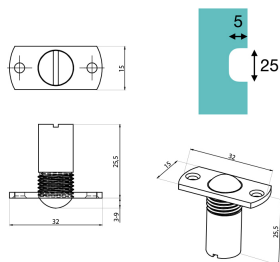

Nylon Ball Catch for Dynamik Door Frame - SS (Model: KLL134-SS)

- Prepared for both 8mm and 10mm glass thickness.~A,~A
- Prepared for europrofile cylinder, night latch function.
- Prepared square hole for all lever handles with 8mm square spindle.~A,~A
- For left hand or right hand open, lock body & night latch can be reversed easily by loosening screws only.~A,~A
- For security, nightlatch (bolt) with two hardened roller pins inside.~A,~A

Attributes:

Product Code: KLL134-SS

Unit Of Sale: Each