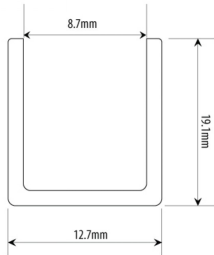

13mm Antique Brass U Channel For 8mm Thick Glass (Model: G7012AB)

- Suitable for 8mm thick glass.
- The most popular U channel for bespoke shower enclosures.
- The depth of the channel is ideal for disguising any discrepancy in the plumbness of the wall, allowing for the glass to be cut straight.
- The glass is generally held in the profile by silicone or similar adhesive.

Attributes:

Product Code: G7012AB

Unit Of Sale: 2.5 metre