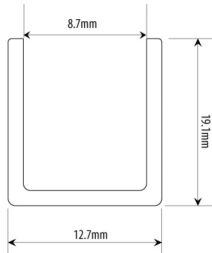

## 13mm Brushed Satin Gold U Channel For 8mm Thick Glass ( Model: G7012BSB )

- Suitable for 8mm thick glass.
- The most popular U channel for bespoke shower enclosures.
- The depth of the channel is ideal for disguising any discrepancy in the plumbness of the wall, allowing for the glass to be cut straight.
- The glass is generally held in the profile by silicone or similar adhesive.

### Attributes:

**Product Code:** G7012BSB

**Unit Of Sale:** 2.5 metre

---